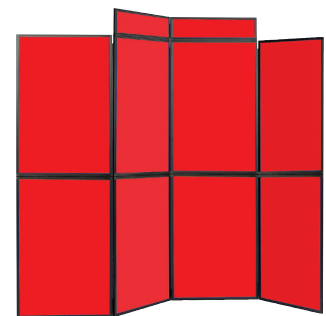

10 Panel system

Size H 1800mm
W 3000mm
Weight 12.13kg

BusyFold® Light Kits Panel size 600 x 900mm

6 Panel + header

Size H 2000mm
W 1800mm
Weight 8.5kg

7 Panel + header

Size H 2000mm
W 1800mm
Weight 13.7kg

8 Panel + 2 headers

Size H 2000mm
W 2400mm
Weight 11kg

10 Panel + 2 headers

Size H 2000mm
W 2400mm
Weight 24kg

Header

Size H 200mm
W 600mm