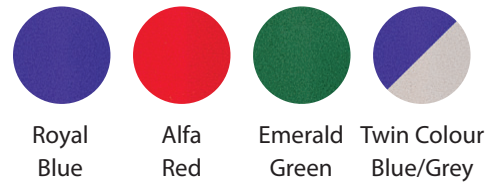

# BusyFold® Light folding display systems

Headers are black on the reverse for personalising

These popular lightweight display systems are now available with black or grey trim

Lightweight folding panel system – a six panel system weighs only 7.5kg. 600 x 900mm panels are PVC framed in a choice of black or grey. Top and bottom panels are linked with flexible hinging, and clip on top of each other for easy assembly. Available in a 6, 7, 8 and 10 panel configuration with a range optional carry bags and header panels. All panels are double sided with a choice of loop nylon

## Loop nylon cloth Stock colours